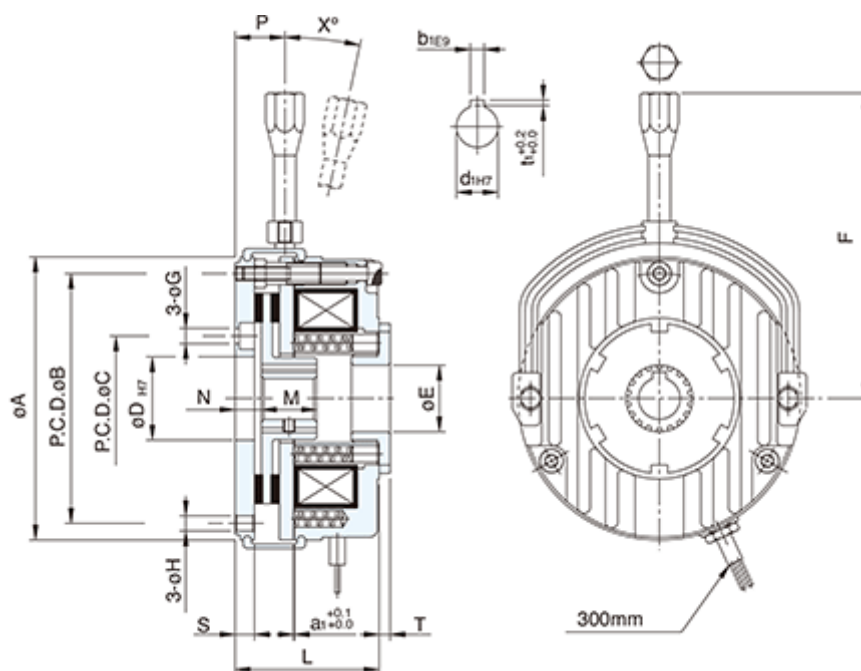

Article number: 2599601032320

Description: CT Brake complete ABS3S2AA
205VDC 32Nm Hub Bore Keyway Ø20mm

Measures

A = 147	F = 165	T = 5
a1 = 0.3	G = 6.6	t1 = 2,3
B = 132	H = 6.6	X = 8
b1 = 5	L = 66	
C = 62	M = 25	
D = 45	N = 12	
d1 = 20	P = 31	
E = 40	S = 9	